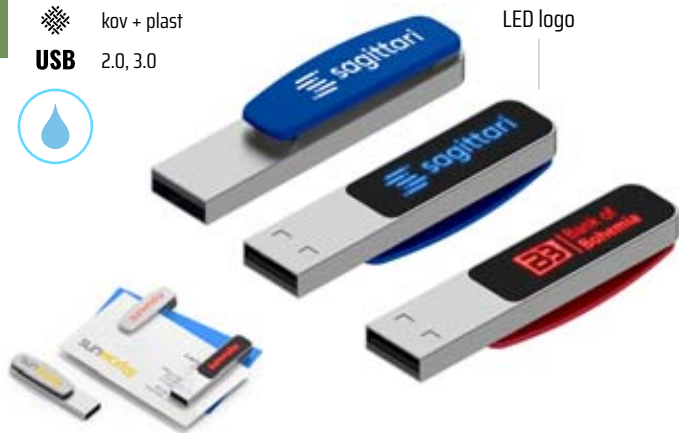

## USB FLASH DISK SE SPONOU, S LED LOGEM

**UDM1211** 1-64 GB

**MOQ** 50 LED logo

LED logo, potisk

55 × 12 × 8,6 mm

kov + plast

**USB** 2.0, 3.0